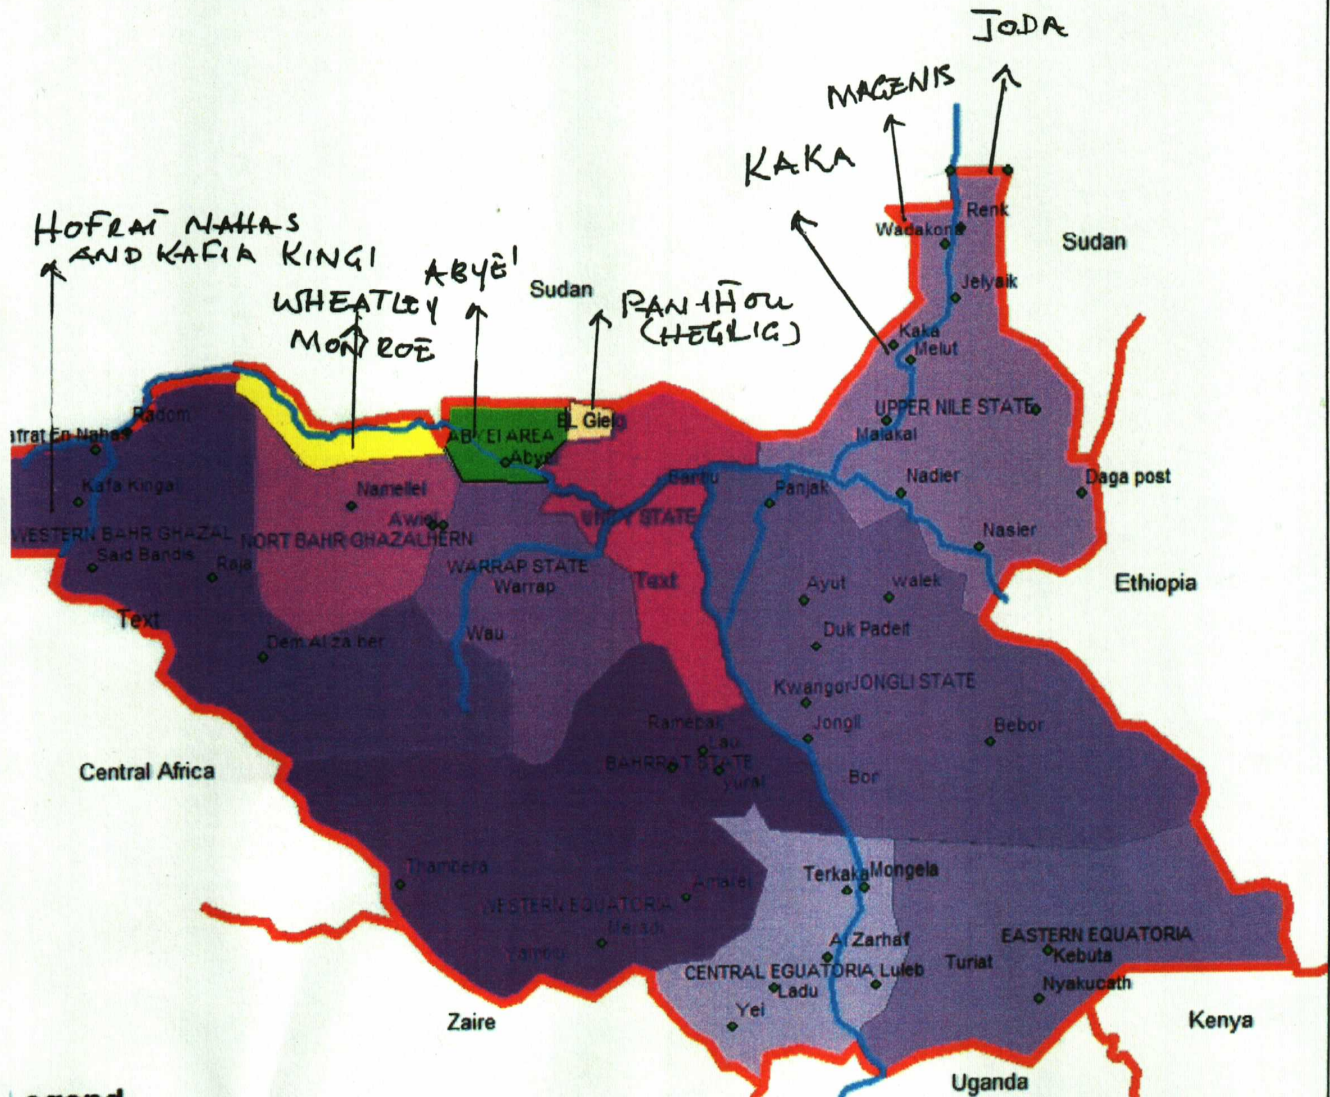

SOUTH SUDAN GENERAL VIEW

Legend

- El Giegl
- small_town
- RIVER
- INTERNAT_BOUNDARY
- North Bah.Disputed

- STATE_SOUTH**
- <all other values>
- STATE_NAME**
- WARRAP STATE
 - BAHRRAT STATE
 - CENTRAL EQUATORIA

- EASTERN EQUATORIA
- JONGLI STATE
- NORT BAHR GHAZALHERN
- UNITY STATE
- UPPER NILE STATE
- WESTERN BAHR GHAZAL
- WESTERN EQUATORIA
- STATE COPTAI

Eng. James Laa Ajarial
South - North Sudan Border
June 2011